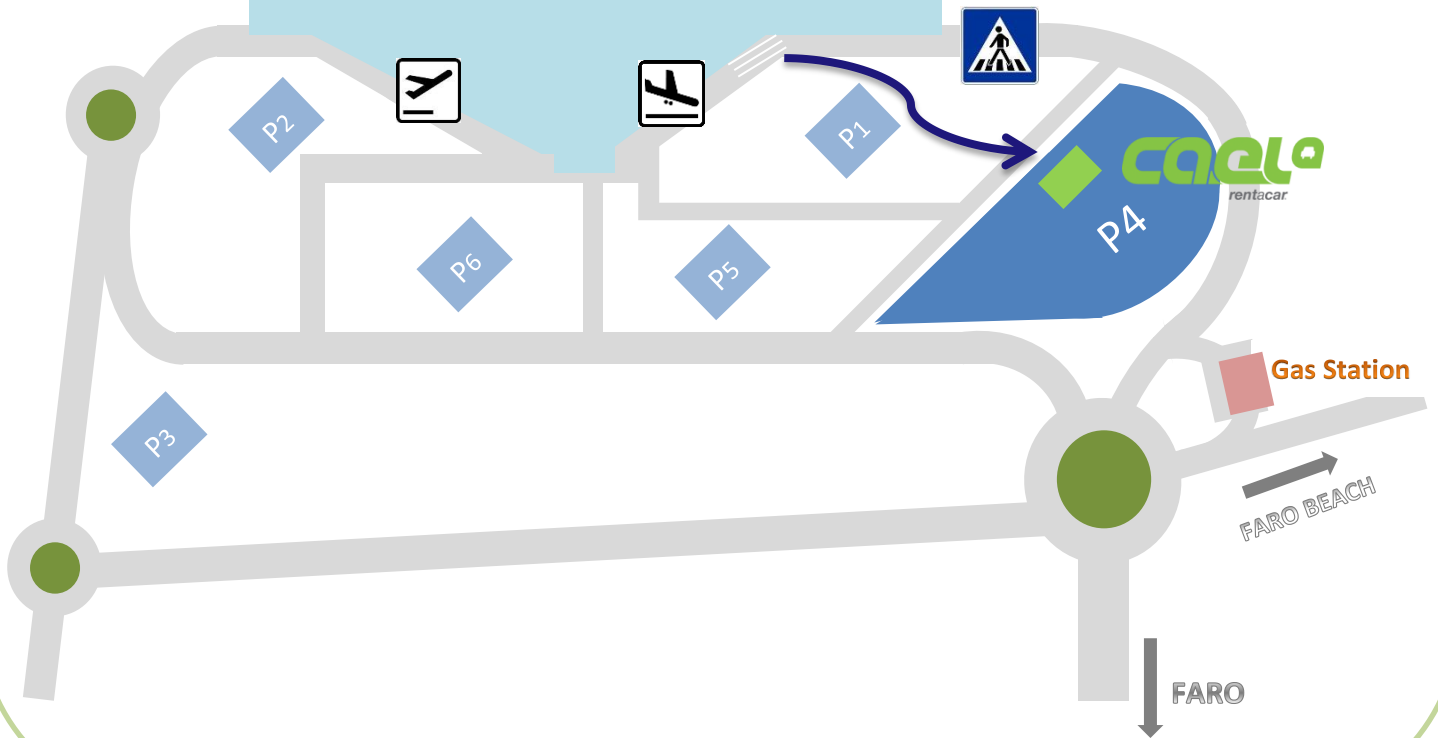

# FARO AIRPORT

TERMINAL

CAEL has a rental desk outside of the airport terminal.

After picking up your luggage go towards the arrivals exit.

Outside take your left and walk through **Park 1** at the crosswalk, and you find us ahead at **Park 4** on the desk for Pre-Booking Rent-a-Car without Facilities.